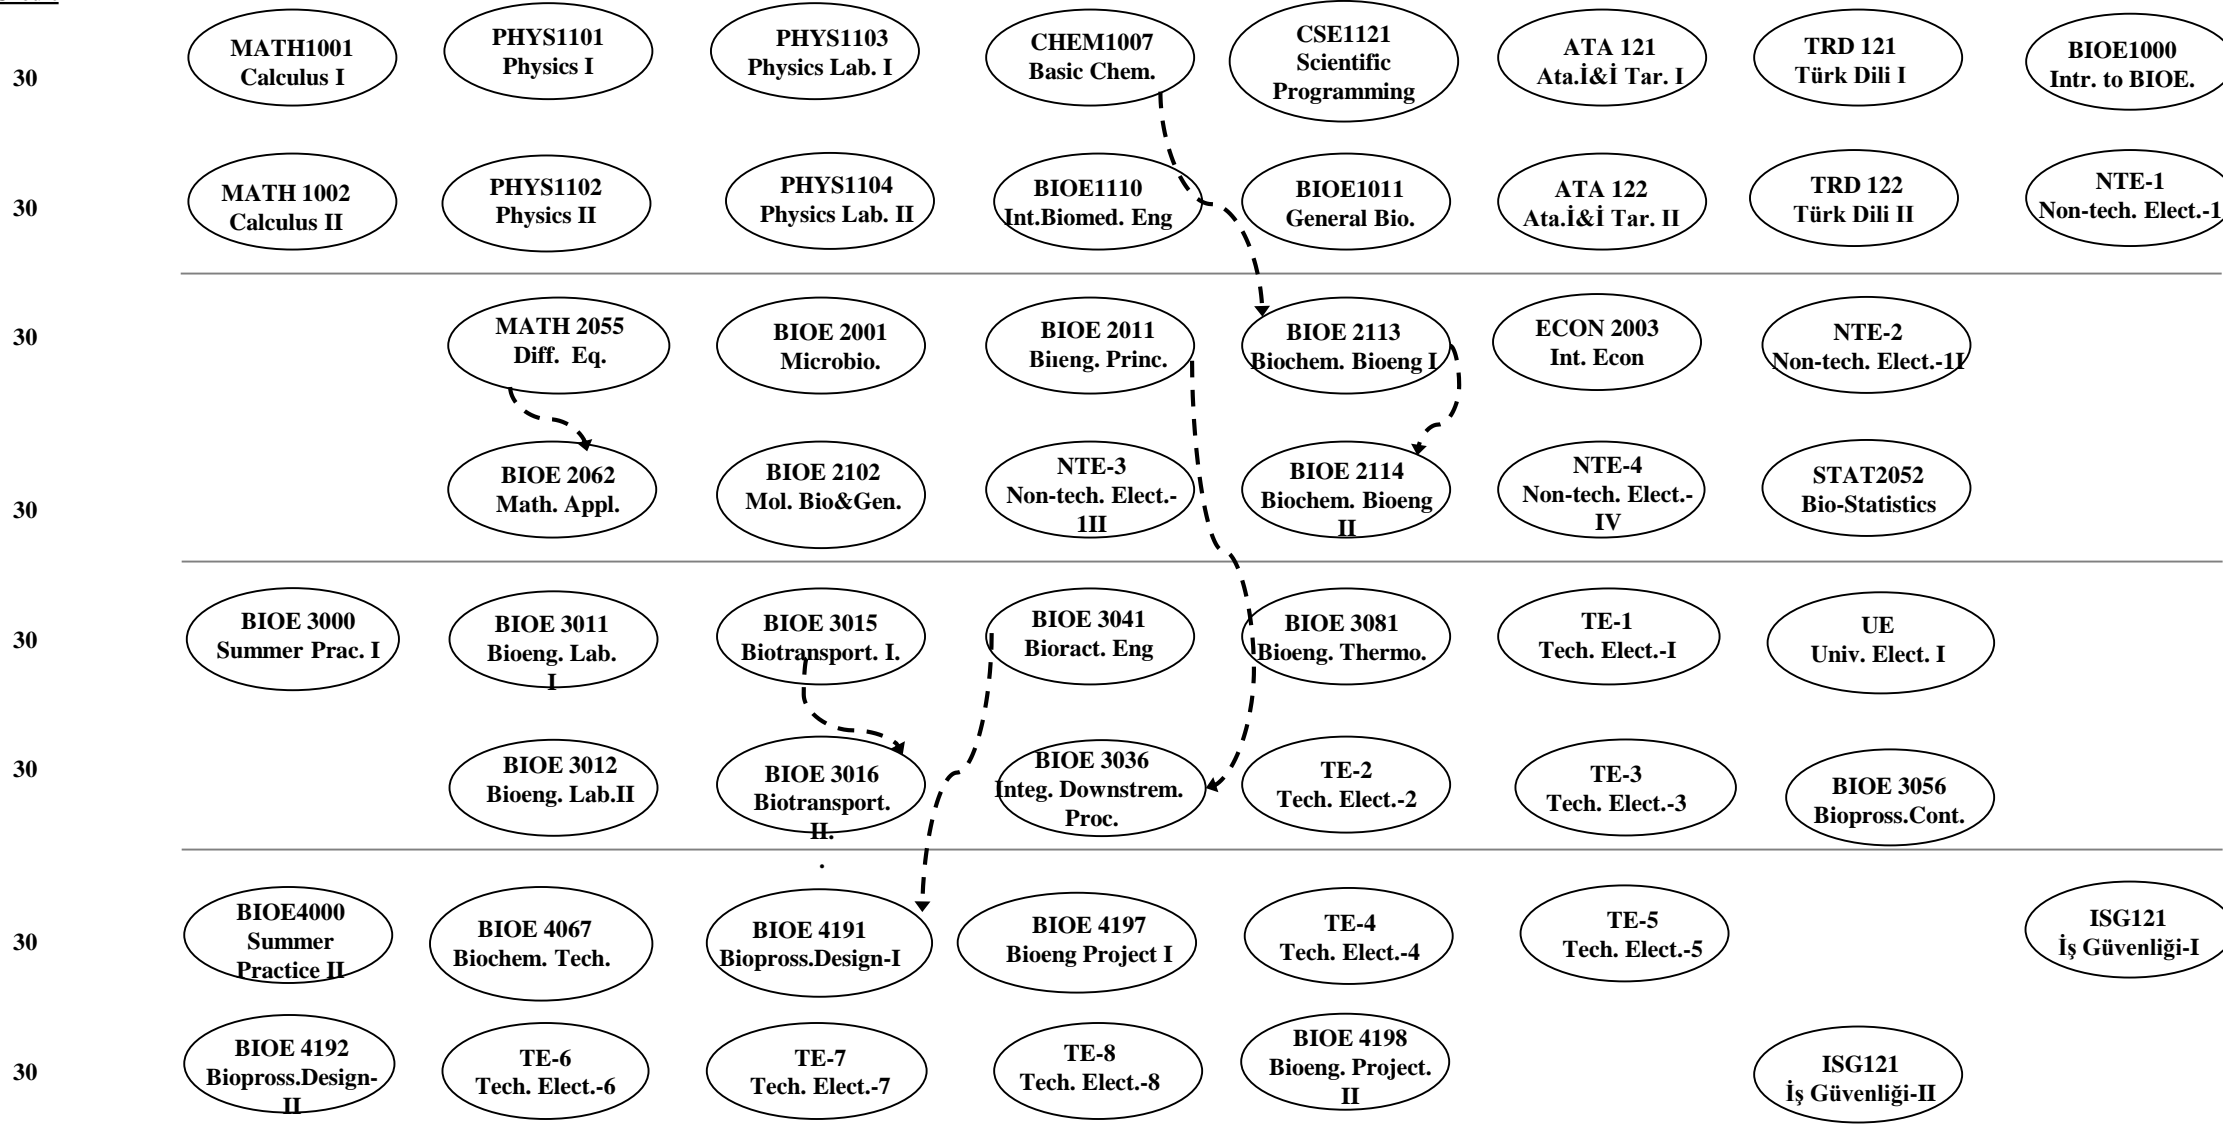

Marmara University – Faculty of Engineering
Bioengineering Department – Prerequisite Tree

**ECTS
Credit**

Prerequisite – FD applicable